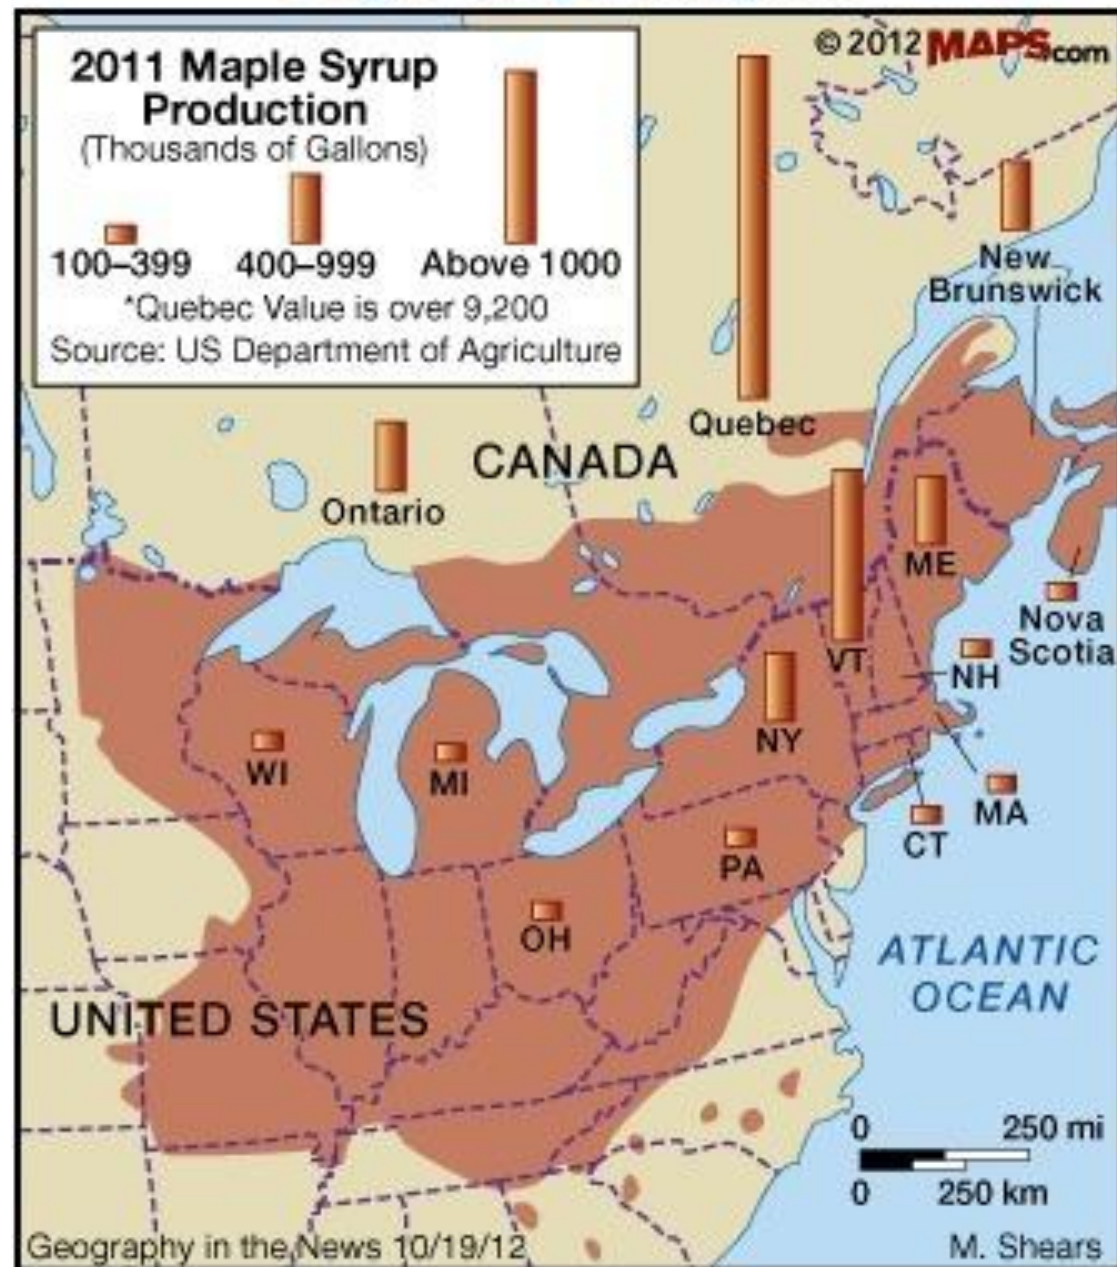

Sugar Maple Region

Alternate

Opposite

Whorled

Sugar maple/hard maple
(*Acer saccharum*)

Sugar Maple

Red maple/soft maple
(*Acer rubrum*)

Red Maple

Fig. 320. *Acer platanoides* L.
Fruit, leaf, $\times \frac{1}{2}$.

Norway Maple

Norway Maple

Red Maple

Sugar Maple